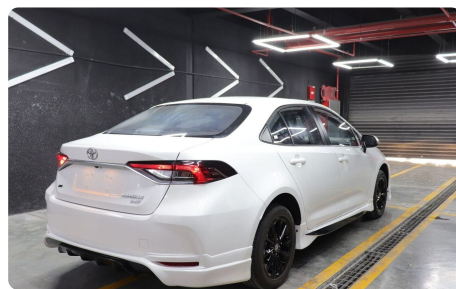

2025 Toyota Corolla Elite Limited 1.2L 4 Cyl Petrol FWD CVT

- 1.2L
- Petrol
- 4 Cyl
- FWD
- Chinese Specs

Specifications

Year	2025	Body Type	Sedan
Fuel Type	Petrol	Trim	Elite Limited
Engine Size	.2L	Cylinders	4
Gearbox	CVT	Drivetrain	WD
Horsepower	116 hp	Torque	85 Nm @ 1,500–4,000 RPM
Seating Capacity	5	Doors	4
Fuel Tank Capacity	50 L	Spec Region	Chinese
Location	ebel Ali Free Zone, Dubai	Status	Available

eatures

Comfort & Convenience

Manual air conditioning with PM2.5 filter · Keyless start and remote start · Auto hold and hill start assist · Engine start-stop system · Sport driving mode · 10.25-inch touchscreen display · Bluetooth and car phone connectivity · Apple CarPlay and HUAWEI HiCar support · USB and Type-C charging ports · 6-speaker audio system