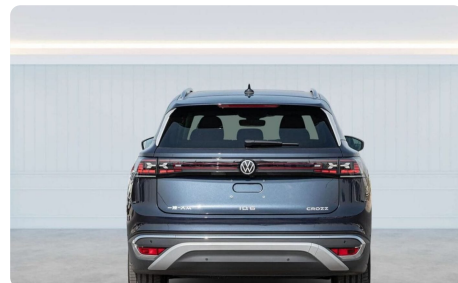

# 2025 VW ID6 CROZZ PRO 150 kW / 204 PS Electric RWD A/T

150 kW / 204 PS

Electric

RWD

Chinese Specs

## Specifications

Year	2025	Body Type	SUV
Fuel Type	Electric	Trim	CROZZ PRO
Engine Size	150 kW / 204 PS	Gearbox	Automatic
Drivetrain	RWD	Horsepower	204 hp
Torque	310 Nm	Seating Capacity	7
Doors	5	Spec Region	Chinese
Location	China	Status	Available