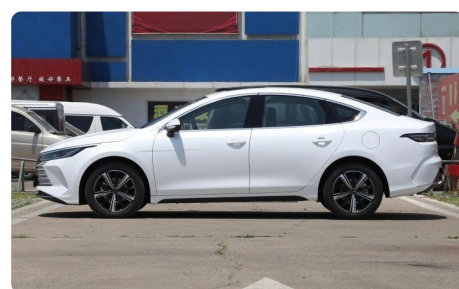

2026 YD Destroyer 05 DM-i Comfort Edition 1.5L 4 Cyl PHEV FWD CVT

1.5L

PHEV

4 Cyl

FWD

Chinese Specs

Specifications

Year	2026	Body Type	Sedan
Fuel Type	HEV	Trim	-i Comfort Edition
Engine Size	.5L	Cylinders	4
Gearbox	CVT	Drivetrain	FWD
Horsepower	110 hp	Torque	135 ·m @ 4500 rpm
Seating Capacity	5	Doors	4
Fuel Tank Capacity	8 L	Spec Region	Chinese
Location	China	Status	Available

Features

Comfort & Convenience

Automatic air conditioning · Rear air vents · PM2.5 filter · Leather steering wheel · Steering wheel up/down and front/back adjustment · Multifunction steering wheel controls · Electronic gear shifter · LCD instrument cluster · Electric windows (front and rear) · One-touch driver window operation · Vanity mirror in passenger visor · Front armrest · Sporty seats with imitation leather · Driver seat forward/backward, backrest angle, and height adjustment · Passenger seat forward/backward and backrest angle adjustment · Rear seat 40:60 folding · 12.8-inch rotatable central touchscreen with Gaode navigation · Bluetooth and car phone connectivity · Voice control with wake-up-free recognition and continuous speech recognition · 4G network connectivity · Wi-Fi hotspot · OTA software updates · Karaoke function · 6 speakers with USB/Type-C multimedia support (2 front, 2 rear ports) · Mobile app remote control for vehicle monitoring, charging management, and service appointment