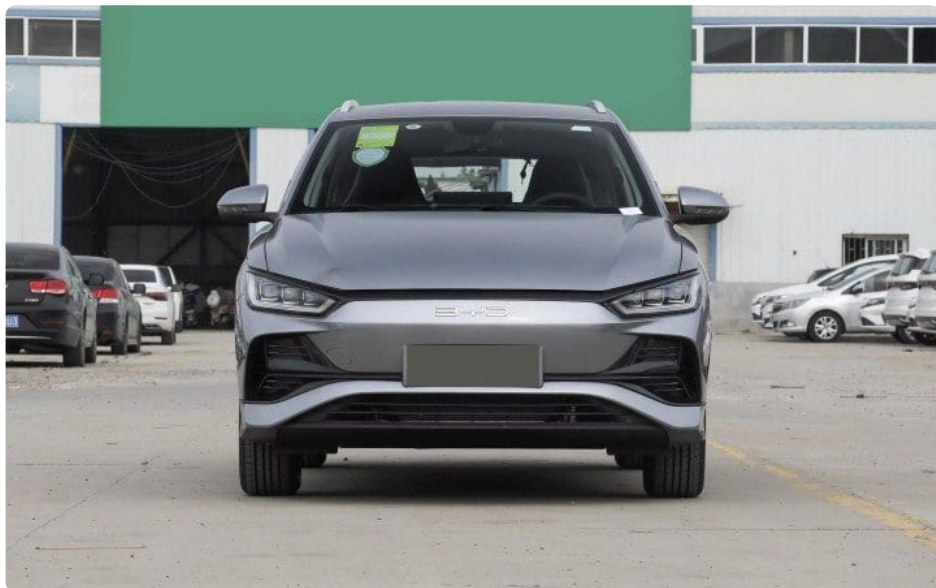

# 2026 YD e2 Glory Edition Luxury kW 70 / 95 Ps Electric FWD A/T

kW 70 / 95 Ps

Electric

FWD

Chinese Specs

## Specifications

Year	2026	Body Type	atchback
Fuel Type	Electric	Trim	Glory Edition Luxury
Engine Size	kW 70 / 95 Ps	Gearbox	Automatic
Drivetrain	FWD	Horsepower	5 hp
Torque	80 ·m	Seating Capacity	5
Doors	5	Spec Region	Chinese
Location	ebel Ali Free Zone, Dubai	Status	Available