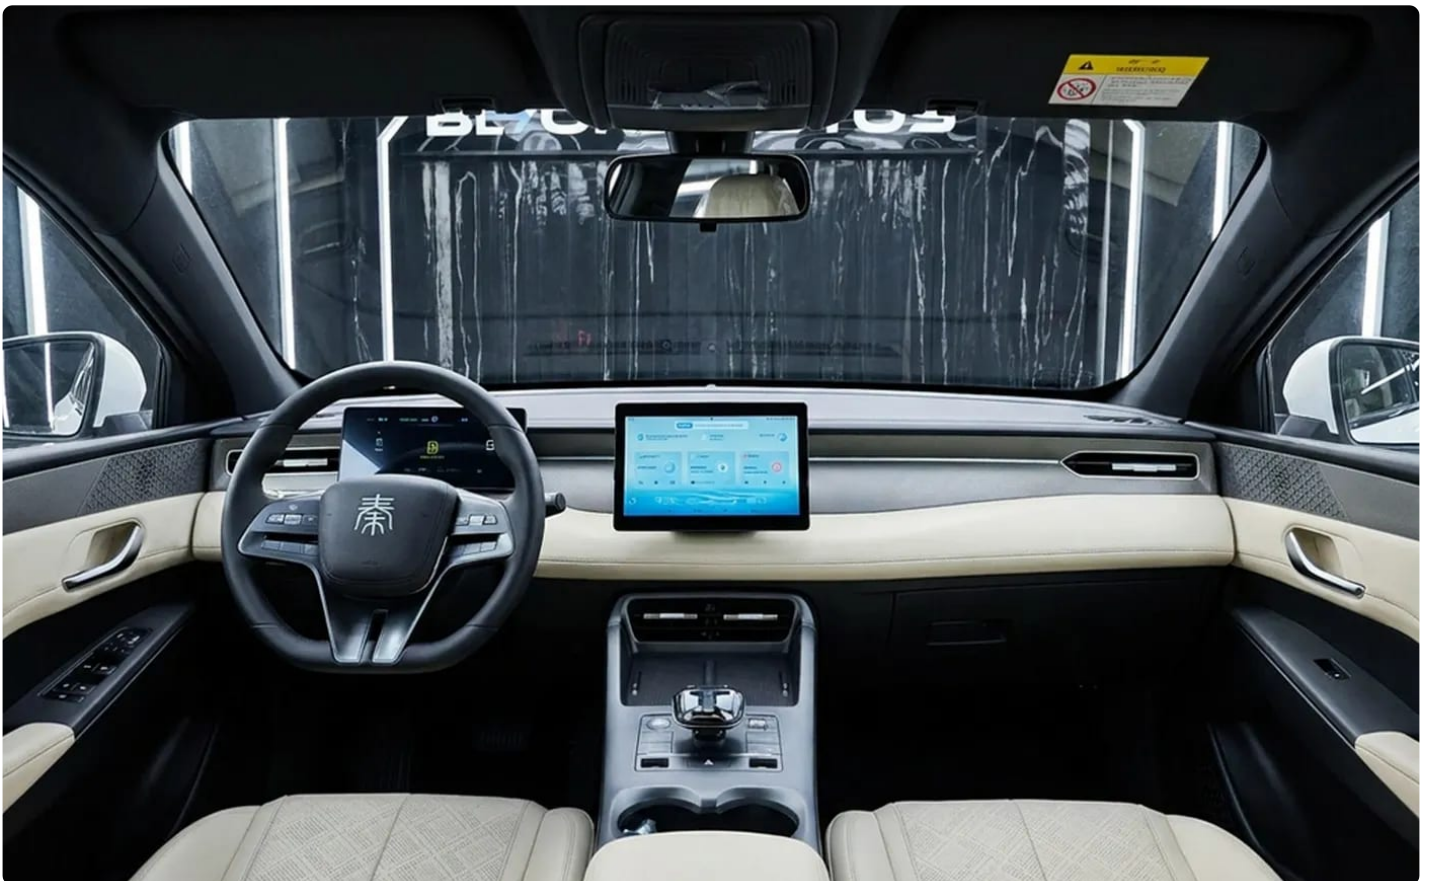

<https://beyondaautos.com/cars/2026-byd-qin-dm-i-1-5l-l4-phev-at>
sales@beyondaautos.com · +971 4 324 8983 · Jebel Ali Free Zone, Dubai

Specifications subject to change without notice. Contact our sales team to confirm current specifications, availability, and pricing.