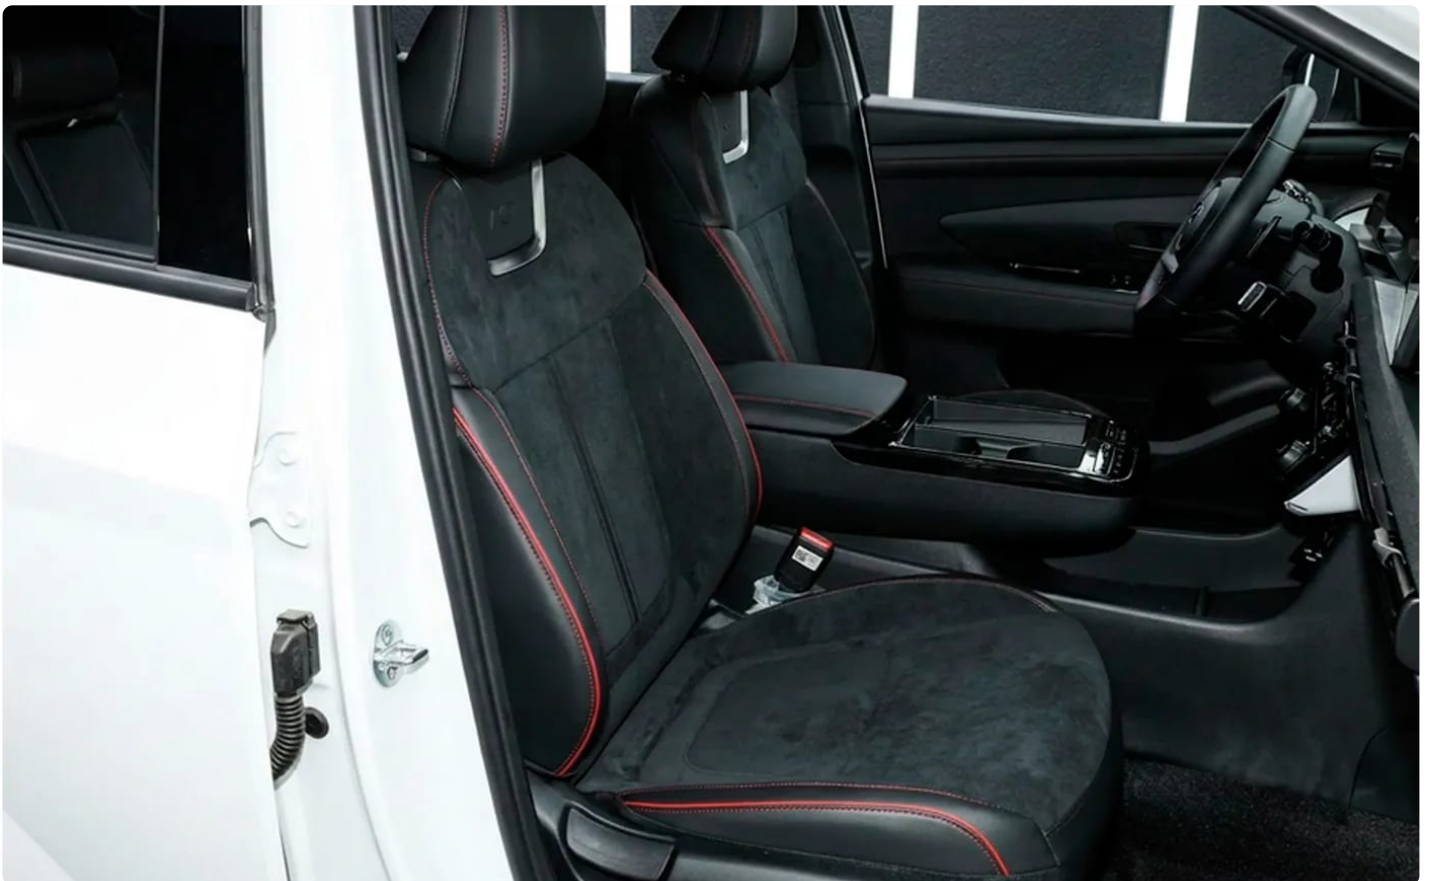

<https://beyondaautos.com/cars/2026-hyundai-tucson-glx-elite-n-line-1-5l-turbo-4-cyl-petrol-fwd-at-sales@beyondaautos.com> · +971 4 324 8983 · Jebel Ali Free Zone, Dubai

Specifications subject to change without notice. Contact our sales team to confirm current specifications, availability, and pricing.