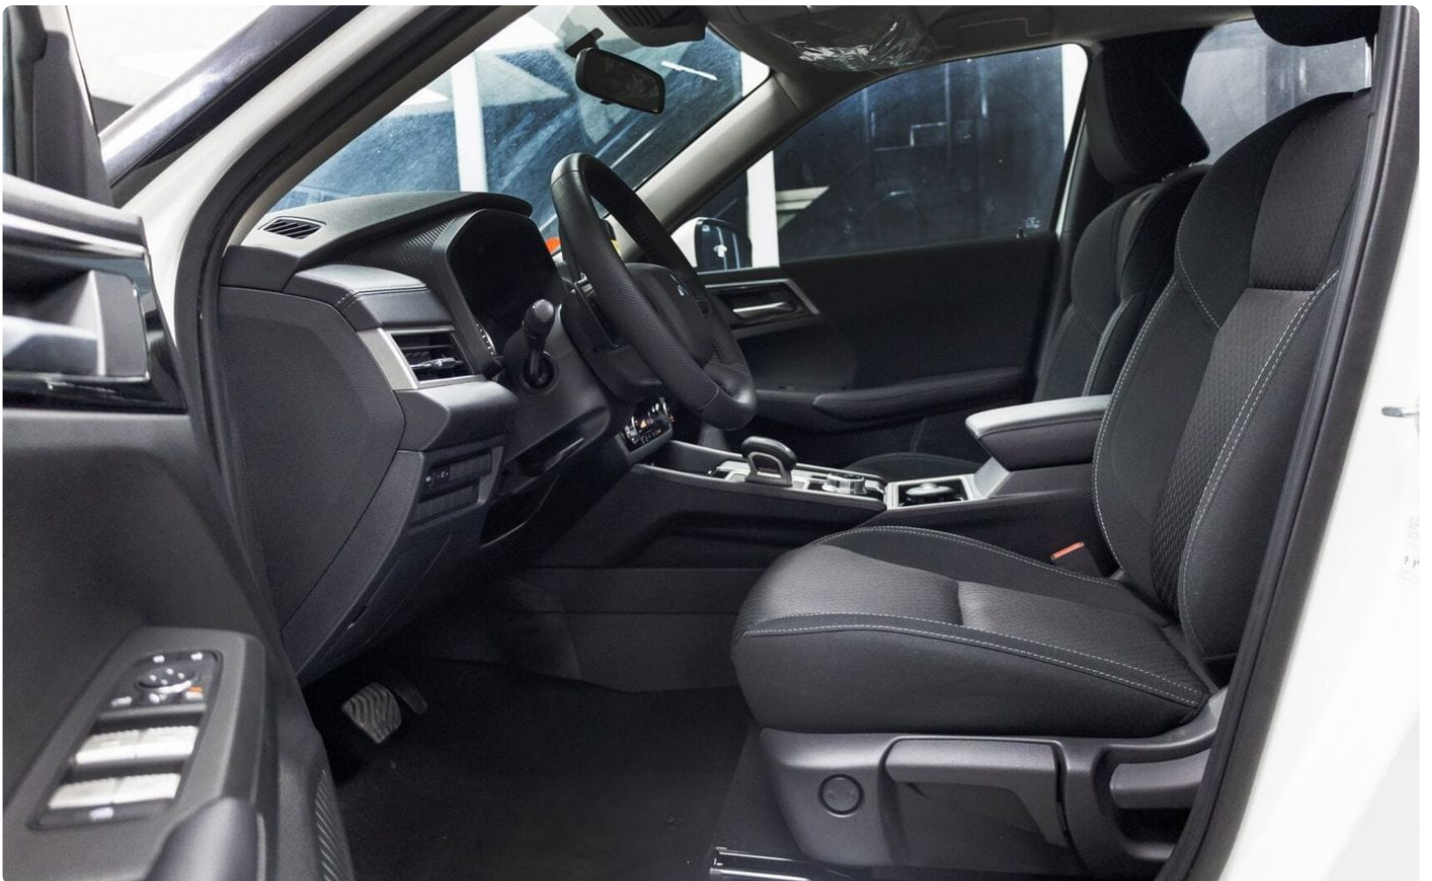

<https://beyondaautos.com/cars/2026-mitsubishi-outlander-2-5l-petrol-a-t>
sales@beyondaautos.com · +971 4 324 8983 · Jebel Ali Free Zone, Dubai

Specifications subject to change without notice. Contact our sales team to confirm current specifications, availability, and pricing.