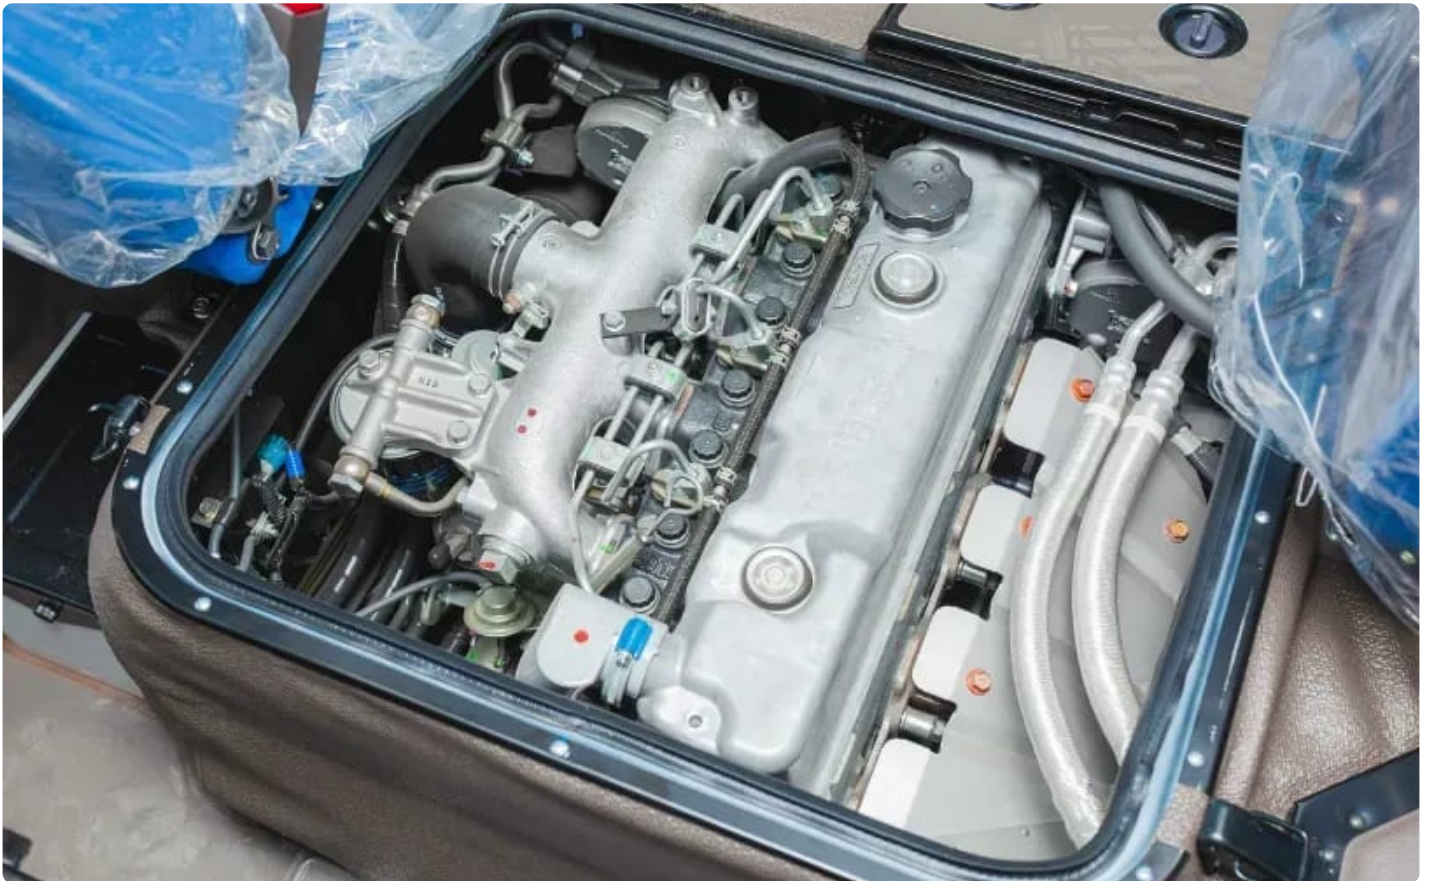

<https://beyondautos.com/cars/2026-mitsubishi-rosa-passenger-bus-30-seaters-4-2l-v6-diesel>
sales@beyondautos.com · +971 4 324 8983 · Jebel Ali Free Zone, Dubai

Specifications subject to change without notice. Contact our sales team to confirm current specifications, availability, and pricing.