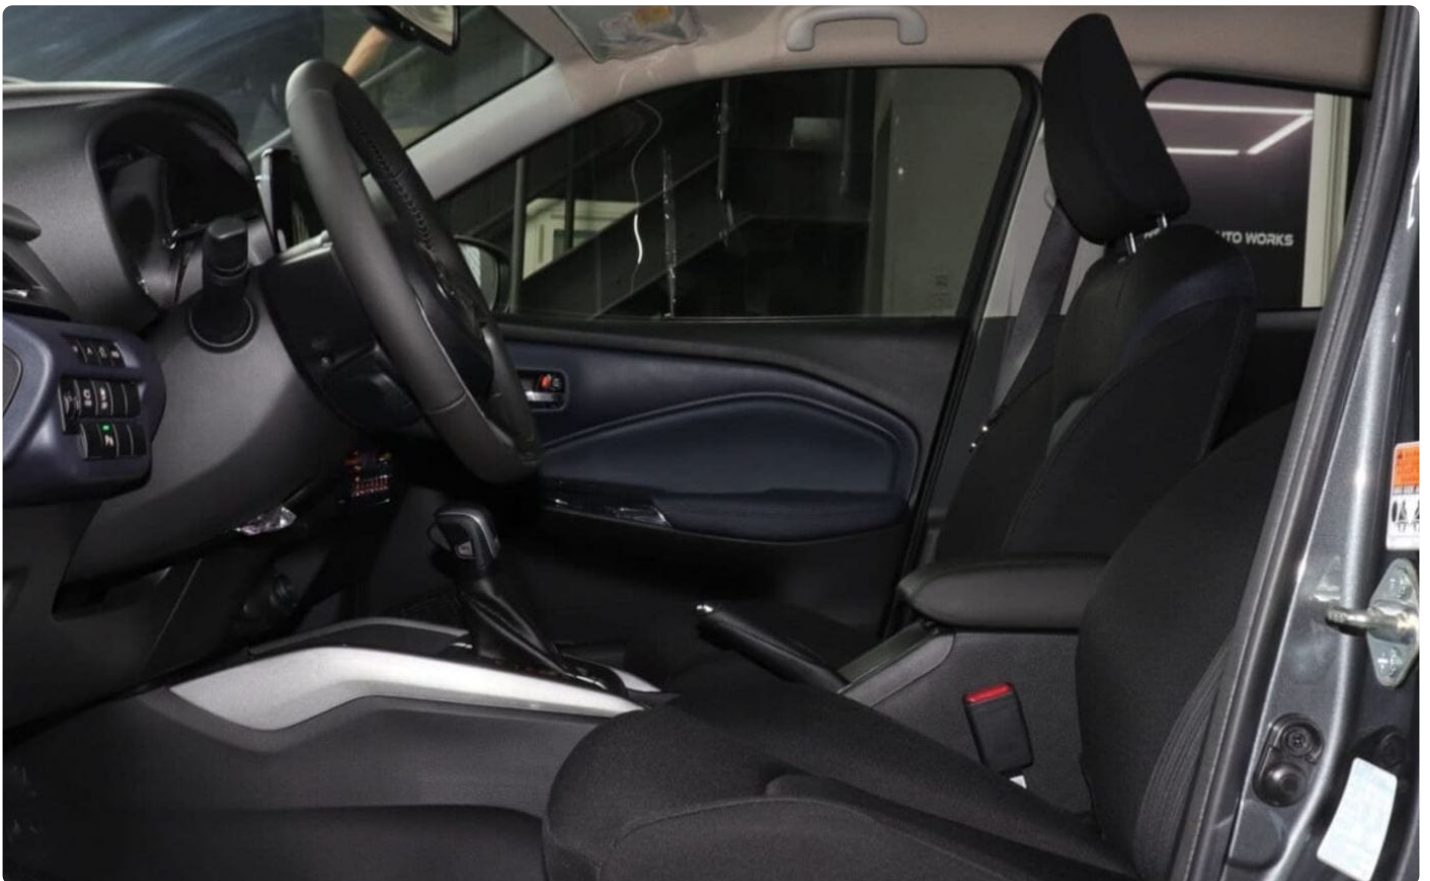

<https://beyondaautos.com/cars/2026-suzuki-baleno-glx-1-4l-petrol-automatic-2>
sales@beyondaautos.com · +971 4 324 8983 · Jebel Ali Free Zone, Dubai

Specifications subject to change without notice. Contact our sales team to confirm current specifications, availability, and pricing.