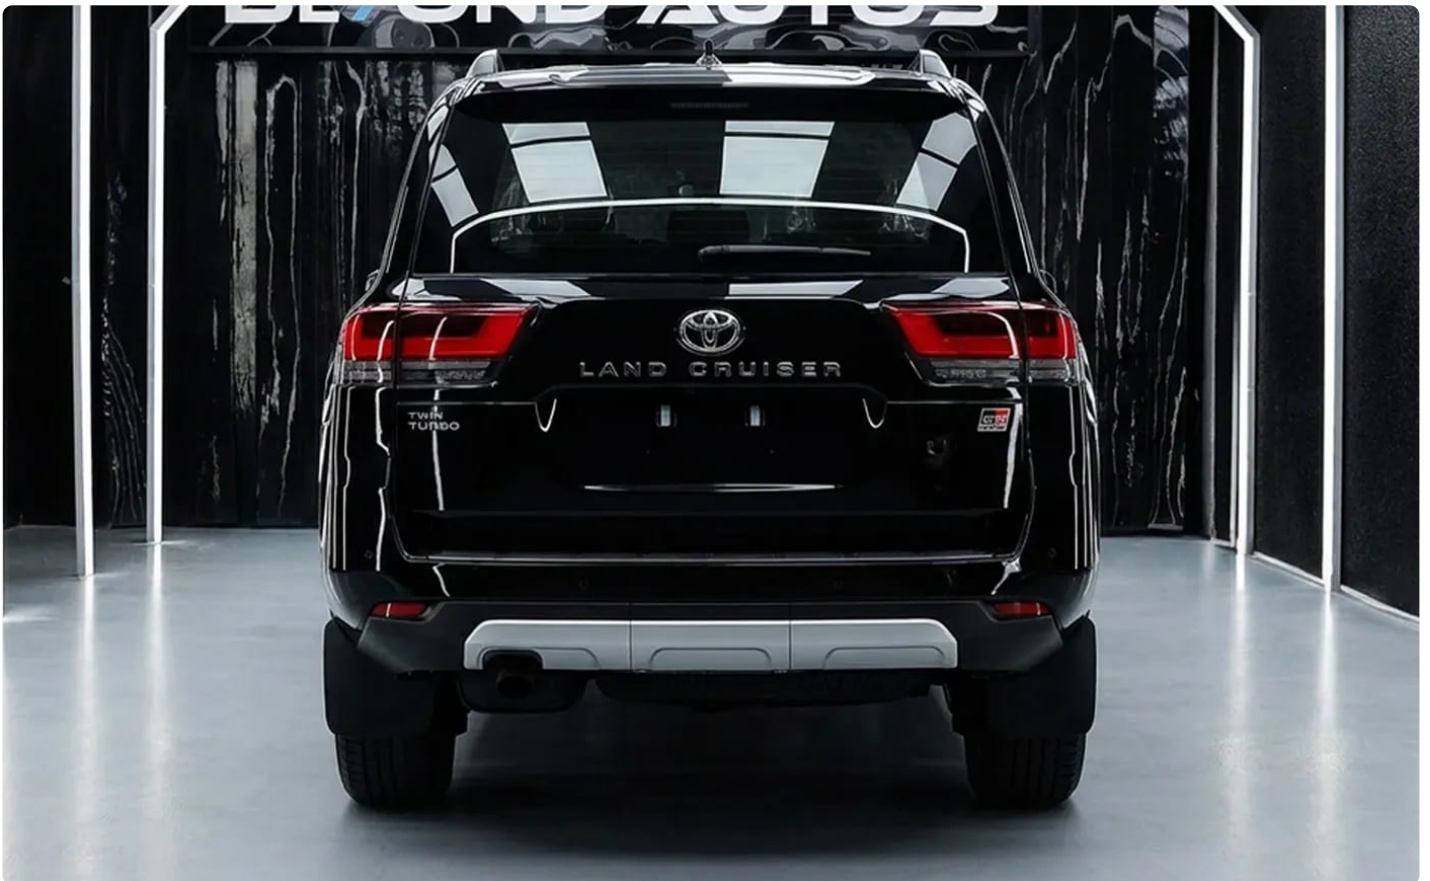

2026 Toyota Land Cruiser LC300 3.5L 6 Cyl Petrol 4WD

- 3.5L
- Petrol
- 6 Cyl
- 4WD

Specifications

Year	2026	Body Type	SUV
Fuel Type	Petrol	Engine Size	.5L
Cylinders	6	Drivetrain	4WD
Horsepower	409 hp	Doors	5
Location	Jebel Ali Free Zone, Dubai	Status	Available

Gallery

<https://beyondaautos.com/cars/2026-toyota-land-cruiser-lc300-gr-sport-v6-3-5l-petrol-twin-turbo-gray>
sales@beyondaautos.com · +971 4 324 8983 · Jebel Ali Free Zone, Dubai

Specifications subject to change without notice. Contact our sales team to confirm current specifications, availability, and pricing.