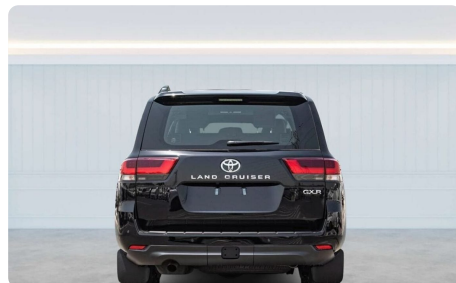

2026 Toyota Land Cruiser LC300 3.3L 6 Cyl Diesel AWD

- 3.3L
- Diesel
- 6 Cyl
- AWD
- GCC Specs

Specifications

Year	2026	Body Type	SUV
Fuel Type	Diesel	Engine Size	.3L
Cylinders	6	Drivetrain	AWD
Horsepower	302 hp	Doors	5
Spec Region	GCC	Location	Jebel Ali Free Zone, Dubai
Status	Available		