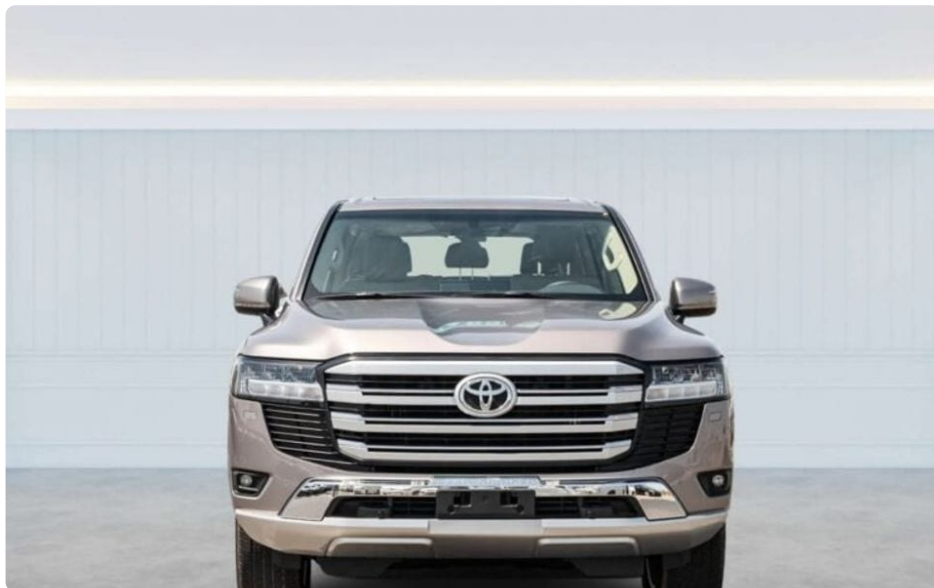

## 2026 Toyota Land Cruiser LC300 4 L 6 Cyl Petrol 4WD A/T

4 L

Petrol

6 Cyl

4WD

GCC Specs

### Specifications

Year	2026	Body Type	SUV
Fuel Type	Petrol	Engine Size	4 L
Cylinders	6	Gearbox	Automatic
Drivetrain	4WD	Horsepower	271 hp
Torque	85/4400	Doors	5
Spec Region	GCC	Location	Jebel Ali Free Zone, Dubai
Status	Available		