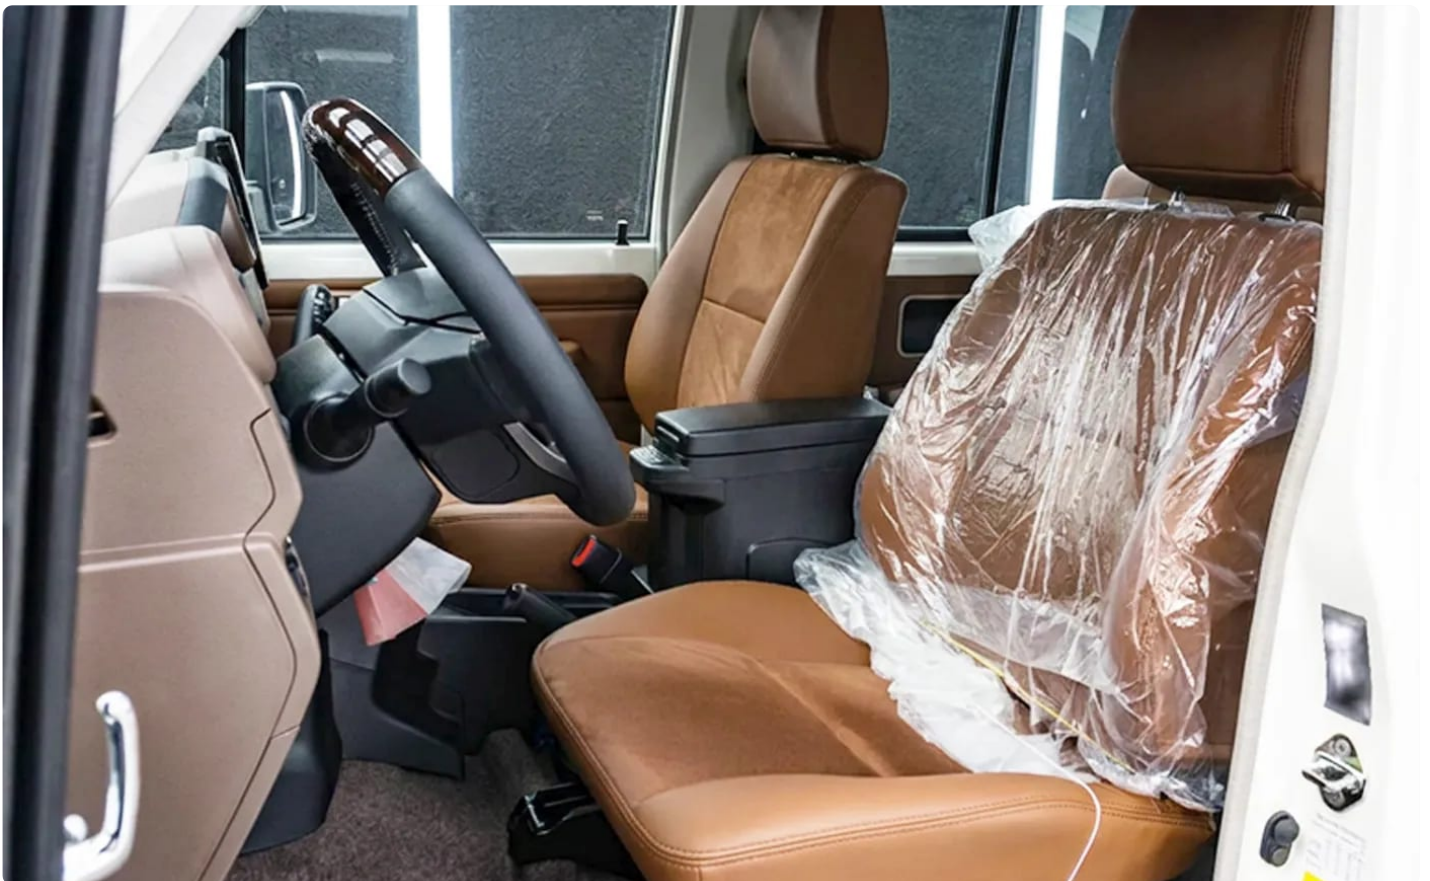

<https://beyondaautos.com/cars/2026-toyota-land-cruiser-lc71-2-8l-l4-turbo-diesel>
sales@beyondaautos.com · +971 4 324 8983 · Jebel Ali Free Zone, Dubai

Specifications subject to change without notice. Contact our sales team to confirm current specifications, availability, and pricing.