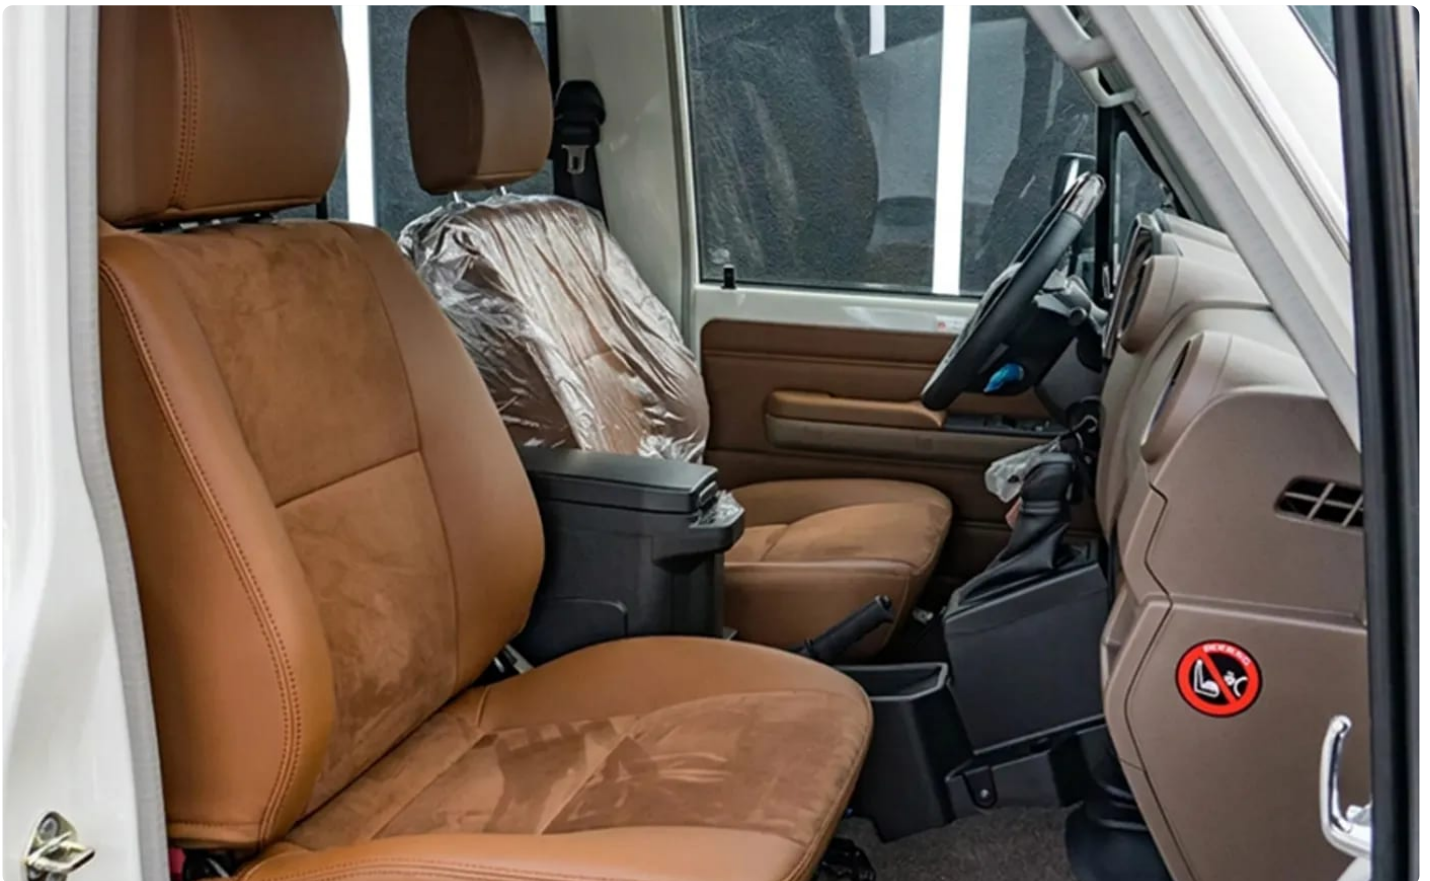

<https://beyondautos.com/cars/2026-toyota-land-cruiser-lc71-2-8l-l4-turbo-diesel>
sales@beyondautos.com · +971 4 324 8983 · Jebel Ali Free Zone, Dubai

Specifications subject to change without notice. Contact our sales team to confirm current specifications, availability, and pricing.