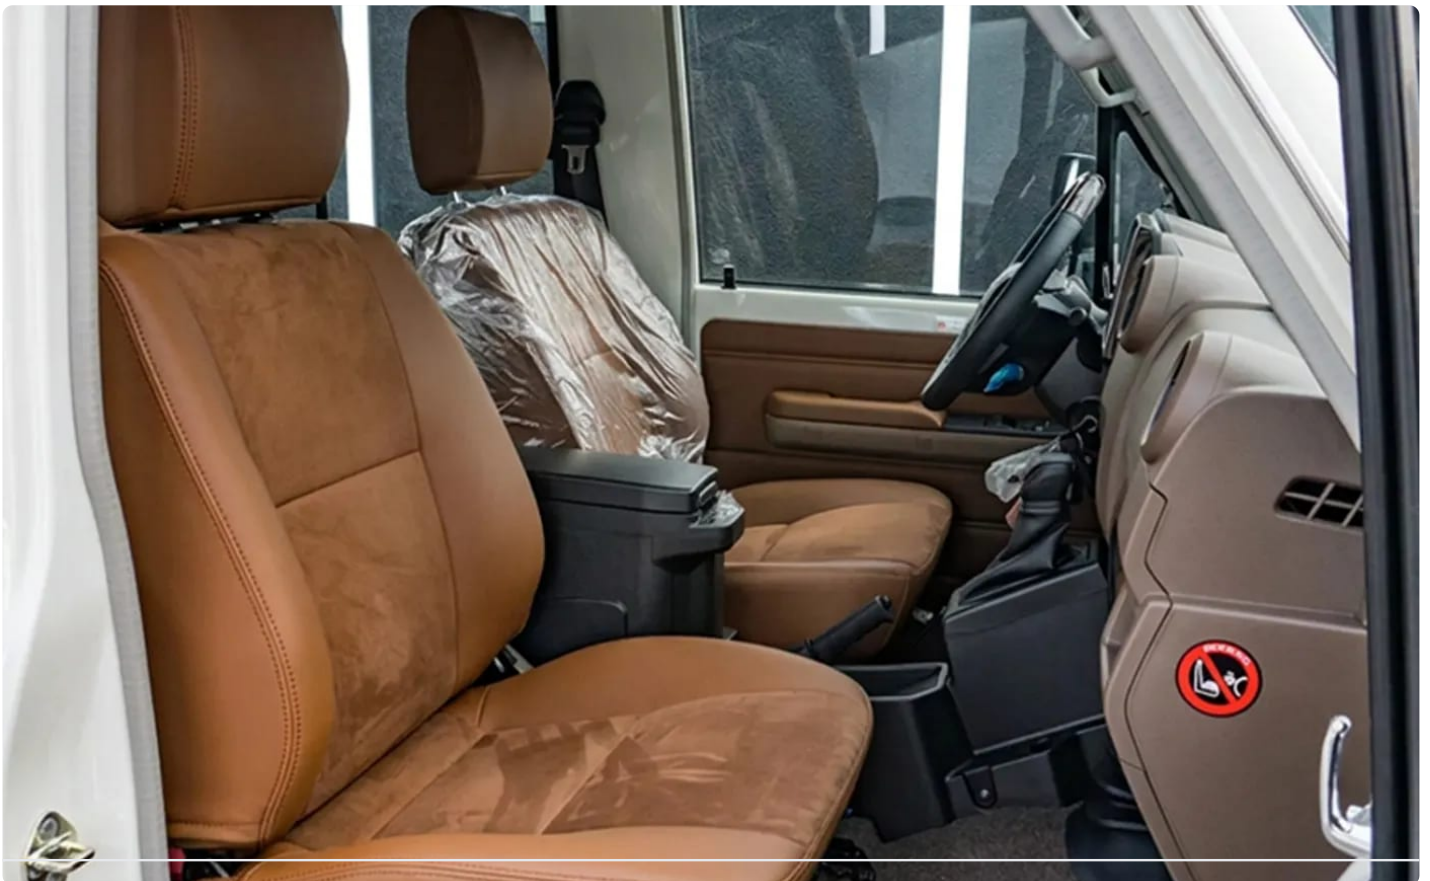

<https://beyondautos.com/cars/2026-toyota-land-cruiser-lc71-2-8l-l4-turbo-diesel>
sales@beyondautos.com · +971 4 324 8983 · Jebel Ali Free Zone, Dubai

Las especificaciones están sujetas a cambios sin previo aviso. Contacte a nuestro equipo de ventas para confirmar las especificaciones actuales, disponibilidad y precios.