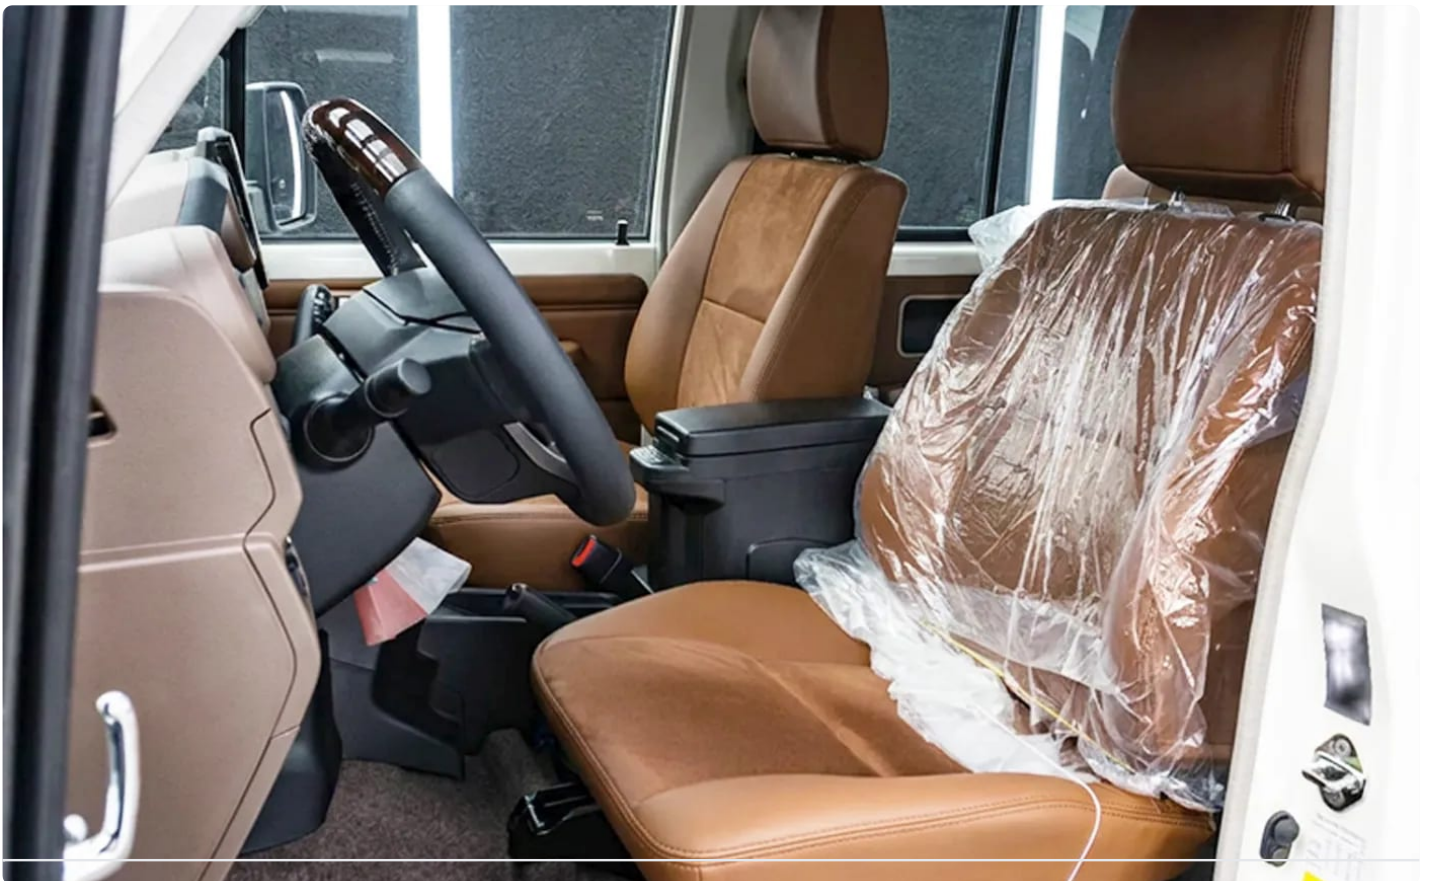

<https://beyondautos.com/cars/2026-toyota-land-cruiser-lc/1-2-8l-14-turbo-diesel>
sales@beyondautos.com · +971 4 324 8983 · Jebel Ali Free Zone, Dubai

Las especificaciones están sujetas a cambios sin previo aviso. Contacte a nuestro equipo de ventas para confirmar las especificaciones actuales, disponibilidad y precios.