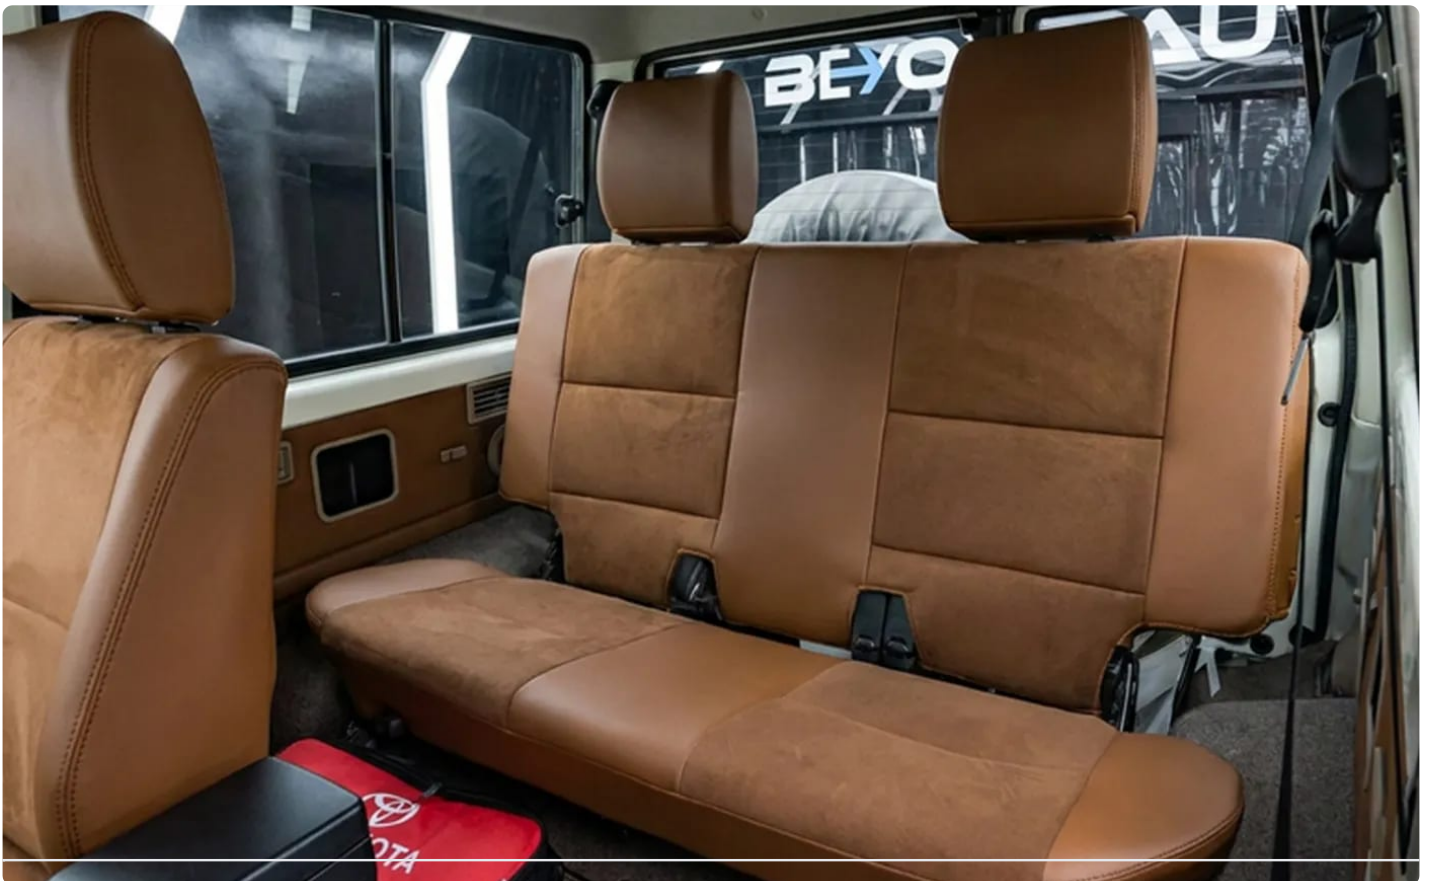

<https://beyondautos.com/cars/2026-toyota-land-cruiser-lc/1-2-8l-l4-turbo-diesel>
sales@beyondautos.com · +971 4 324 8983 · Jebel Ali Free Zone, Dubai

Las especificaciones están sujetas a cambios sin previo aviso. Contacte a nuestro equipo de ventas para confirmar las especificaciones actuales, disponibilidad y precios.