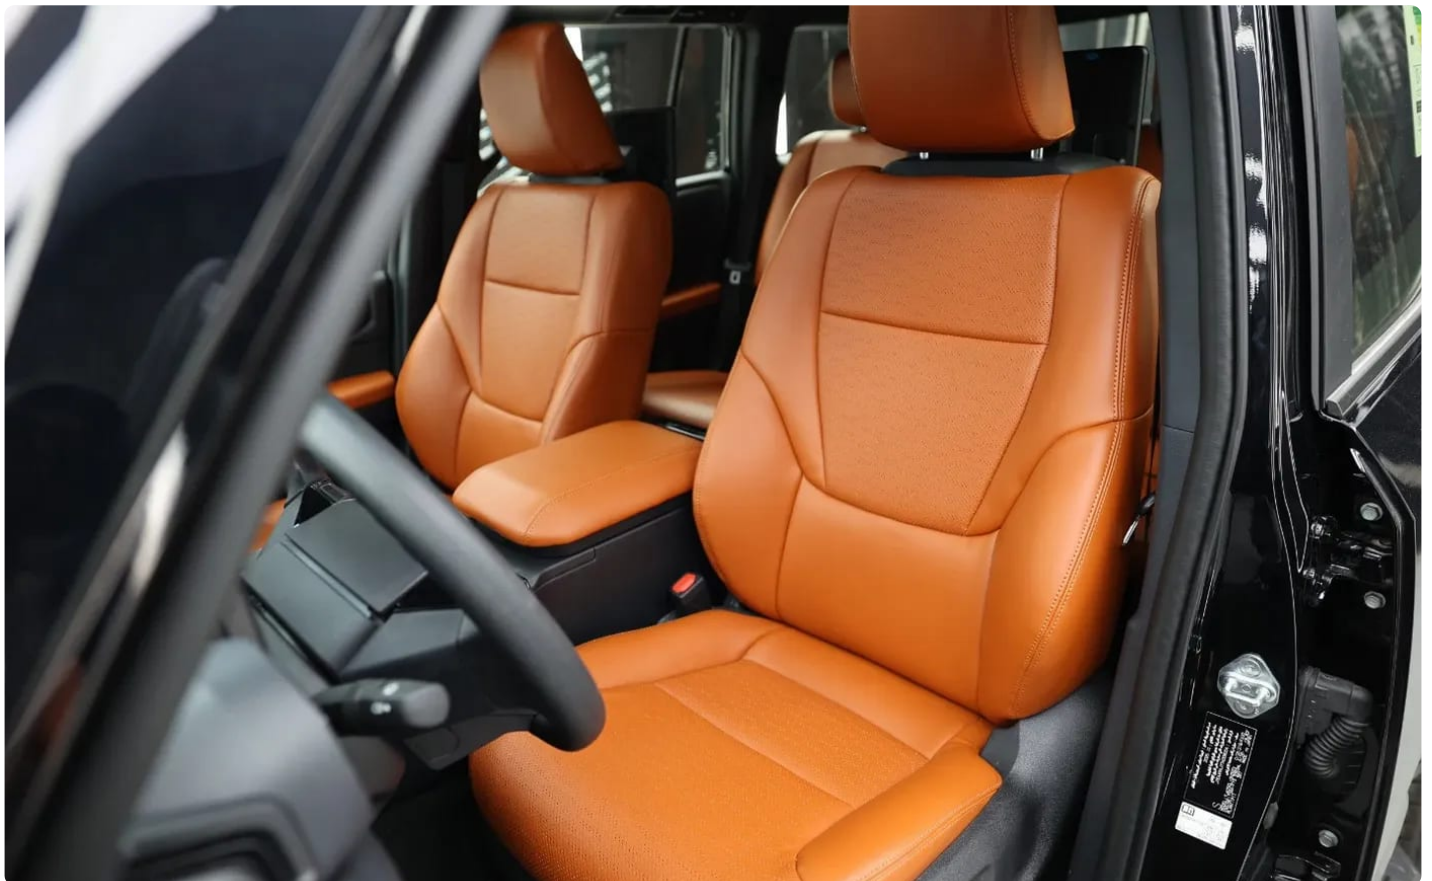

<https://beyondaautos.com/cars/2026-toyota-land-cruiser-prado-j250-txl-1-8l-turbo-petrol-be>
sales@beyondaautos.com · +971 4 324 8983 · Jebel Ali Free Zone, Dubai

Specifications subject to change without notice. Contact our sales team to confirm current specifications, availability, and pricing.