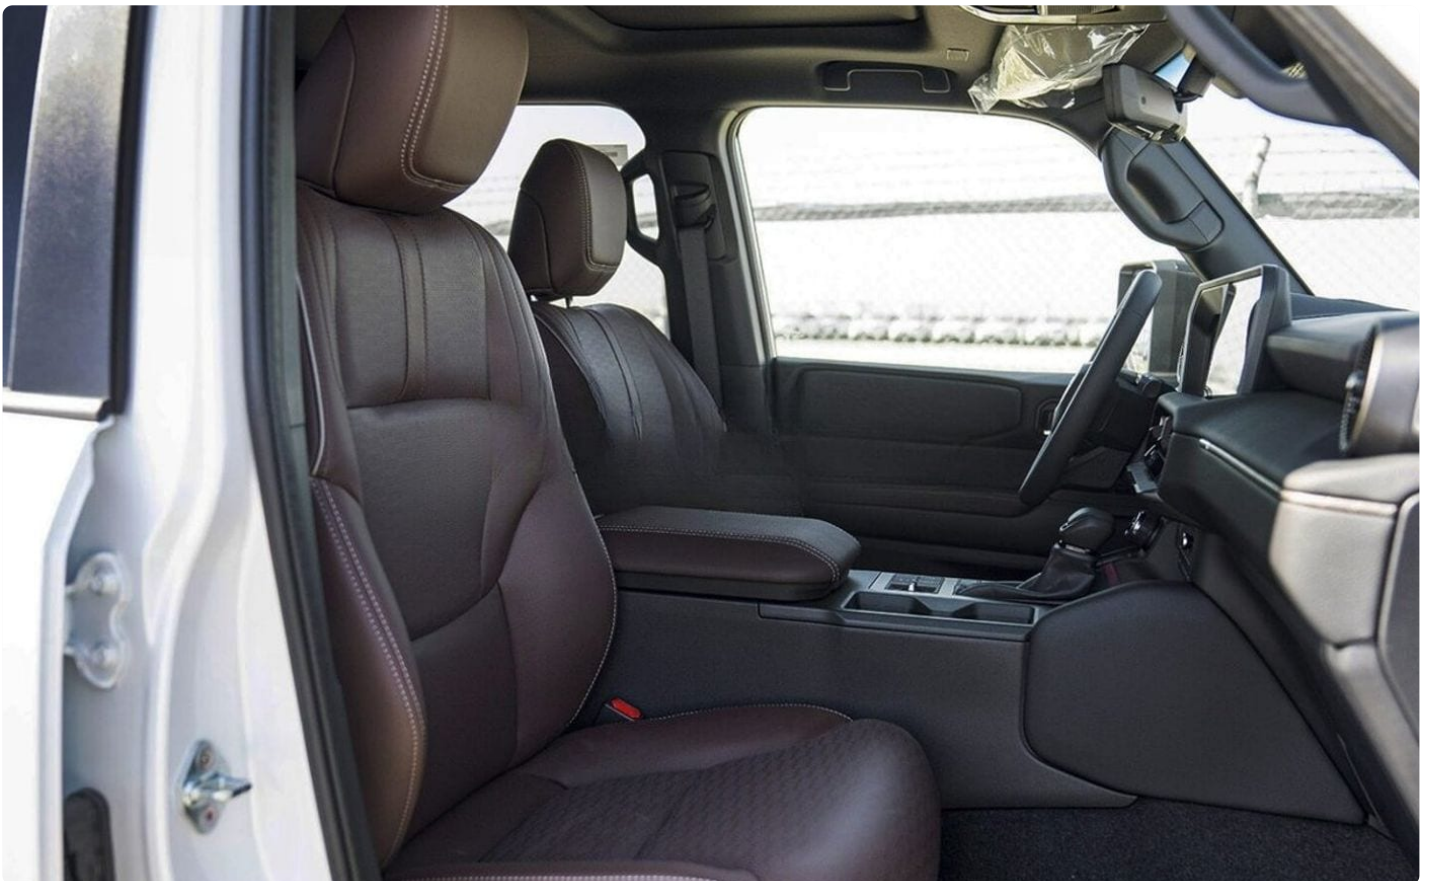

<https://beyondaautos.com/cars/2026-toyota-land-cruiser-prado-lc250-first-edition-2-4l-petrol>
sales@beyondaautos.com · +971 4 324 8983 · Jebel Ali Free Zone, Dubai

Specifications subject to change without notice. Contact our sales team to confirm current specifications, availability, and pricing.