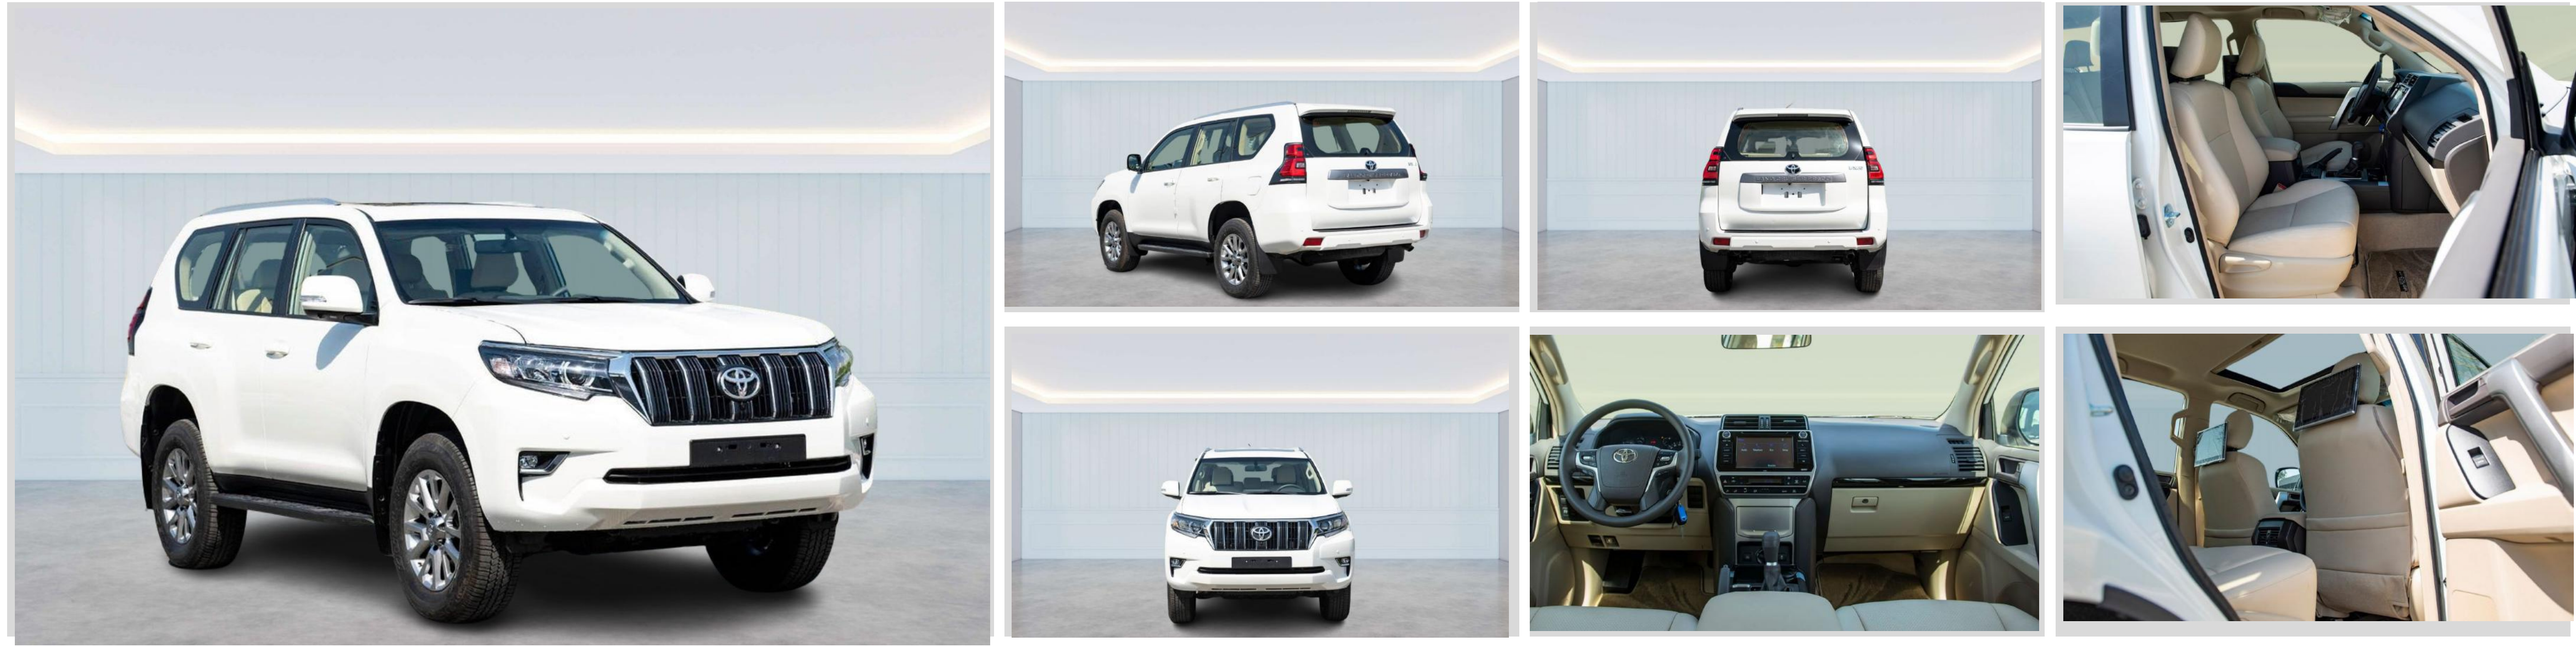

# 2023 TOYOTA PRADO VXR 2.7L PETROL, A/T

## ENGINE & TRANSMISSION

- OUTPUT (hp/rpm): 164/5200
- TRANSMISSION: 6-SPEED AUTOMATIC
- ENGINE: 2.7L, 4-CYLINDER, 16-VALVE, DOHC, VVT-I (2TR-FE)
- TORQUE (kg-m/rpm): 25/3800
- TERRAIN: 4X4 FULL-TIME

## DIMENSION, CAPACITIES & SUSPENSIONS

- TYRES SIZE: 265/65 R17
- DIMENSIONS (mm): L 4,780 × W 1,885 × H 1,845
- NUMBER OF DOORS: 5
- FUEL TANK CAPACITY: 87 LITERS
- GROSS WEIGHT (KG): 2850 KG
- SEATING CAPACITY: 7

## INTERIOR FEATURES & SAFETY

- CENTRAL LOCKING
- LEATHER SEATS - BROWN
- TIRE-PRESSURE MONITORING SYSTEM
- CARPLAY & ANDROID AUTO
- POWER STEERING
- DVD WITH 3D CAMERA
- DUAL-ZONE AUTOMATIC CLIMATE CONTROL
- VEHICLE STABILITY CONTROL (VSC)
- CHILD RESTRAINT SYSTEM (ISO-FIX)
- FLOOR MATS
- OPTITRON SPEEDOMETER
- STEERING WHEEL CONTROL FOR AUDIO/TELEPHONE
- CENTER CONSOLE COOLER BOX
- NUMBER OF SPEAKERS - 6
- SIDES/CURTAIN/KNEE AIRBAGS
- TRACTION CONTROL (TRC)
- DUAL FRONT AIRBAGS
- POWER WINDOWS
- FLOOR ILLUMINATION
- LEATHER-TRIMMED STEERING WHEEL
- FRONT SEATS POWERED
- CRUISE CONTROL
- ANTI-LOCK BRAKE SYSTEM (ABS)
- DVD HEADREST