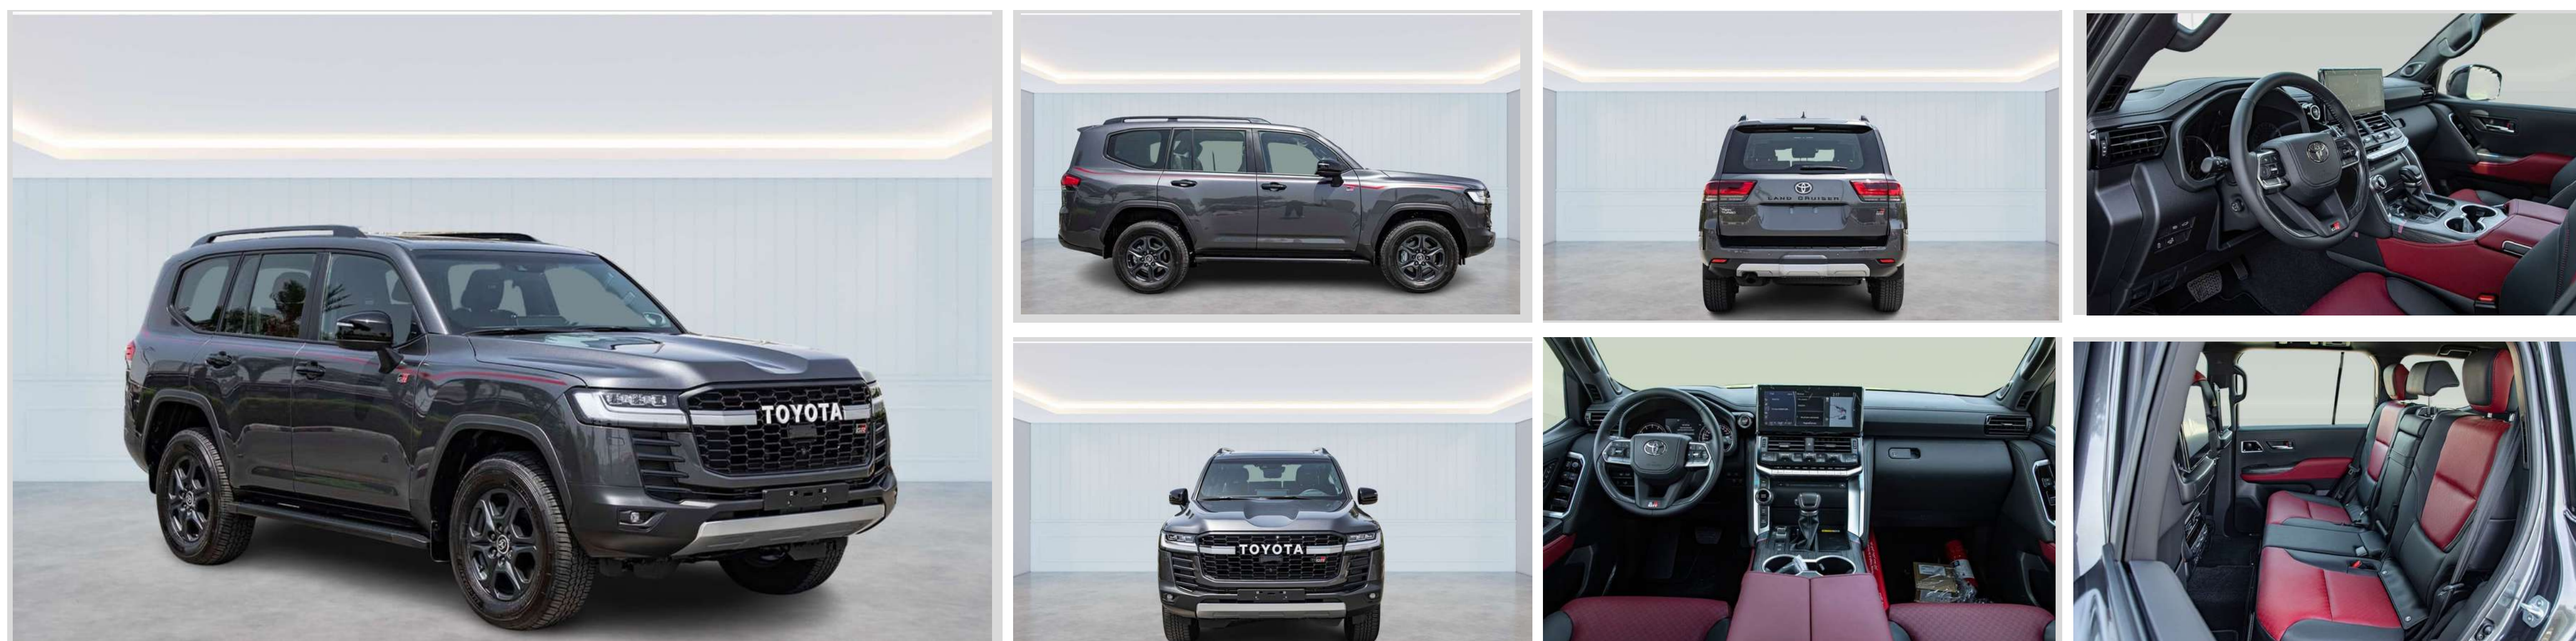

# 2023 TOYOTA LAND CRUISER 300 GR-SPORT LAUNCH EDITION 3.5L PETROL V6 TWIN TURBO,A/T

## TECHNICAL FEATURES

- MODEL CODE – VJA300L -GNUSZV
- MAXIMUM OUTPUT (HP/ RPM) – 409/5200
- TRANSMISSION-10 SPEED AUTOMATIC
- TYRE SIZE-265/65 R18
- SEATING CAPACITY- 7-SEATER
- ENGINE- V35A-FTS, 3.5L TWIN TURBO ENGINE
- MAXIMUM TORQUE (NM/ RPM)-650/3600
- DIFFERENTIAL LOCK: TORQUE SENSING LSD
- FUEL TANK CAPACITY-110 LITRES
- FUEL EFFICIENCY (KM/L)-9.3

## INTERIOR FEATURES

- SEAT MATERIAL- PREMIUM SPORT LEATHER
- REMOTE ENGINE STARTER - WITH MOBILE APP
- SMART KEY – GR-SPORT
- INTERIOR LAUNCH EDITION BADGE – GR-SPORT
- VENTILATED SEATS – FRONT & 2ND ROW
- THIRD ROW POWER SEATS
- AIR COMPRESSOR (ON -BOARD, RAPID, DIGITAL)
- AUDIO: (AM/FM + FM SUB + DAB + ROOF ( TEL+ GPS) - 12.3” NAVIGATION + 14 JBL SPEAKERS
- OPTITRON METER WITH MULTI-INFORMATION DISPLAY-7” SCREEN
- WOOD GRAIN PACKAGE-WALNUT
- PUSH START SWITCH – GR- SPORT
- HEADREST EMBROIDERY – GR- SPORT
- LEATHER & WOOD STEERING WHEEL – GR-SPORT
- DRIVER MEMORY FUNCTION
- HEADS UP DISPLAY
- AUDIO & ENTERTAINMENT SYSTEM
- 11" REAR SEAT ENTERTAINMENT SYSTEM WITH BLUETOOTH CONNECTED HEADPHONE
- APPLE CAR-PLAY & ANDROID AUTO

## EXTERIOR FEATURES

- SUNROOF
- HONEYCOMB RADIATOR GRILLE – GR- SPORT
- TOYOTA LOGO - GR-SPORT
- SIDE STRIPES - GR-SPORT
- OUTSIDE DOOR HANDLES & MIRROR – BLACK
- POWERED BACK DOOR WITH KICK SENSOR
- 18” OFF-ROAD ALLOY WHEELS - GR-SPORT
- FRONT & REAR OFF-ROAD BUMPERS – GR-SPORT
- LAUNCH EDITION BADGE- GR-SPORT
- FRONT TOYOTA EMBLEM - GR-SPORT
- ROOF RAILS - BLACK
- WIDE WHEEL ARCH MOLDINGS - BLACK